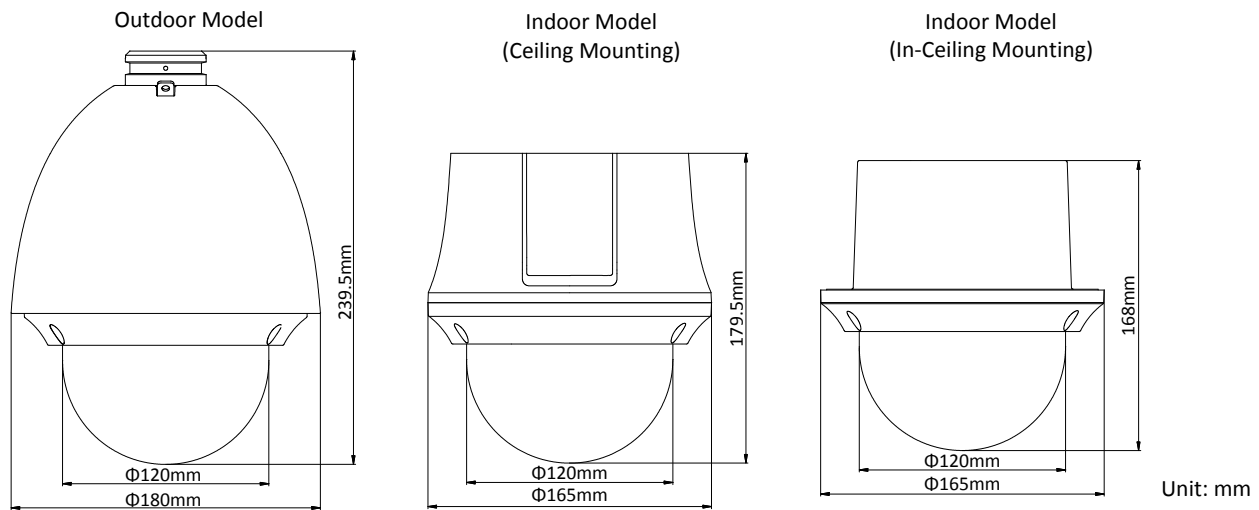

Available Model

DS-2DE4220W-AE: PoE (802.3at, class4) & AC24V, outdoor model

DS-2DE4220W-AE3: PoE (802.3at, class4) & AC24V, indoor model

* The indoor models support both the in-ceiling mounting and the ceiling mounting.

Dimension